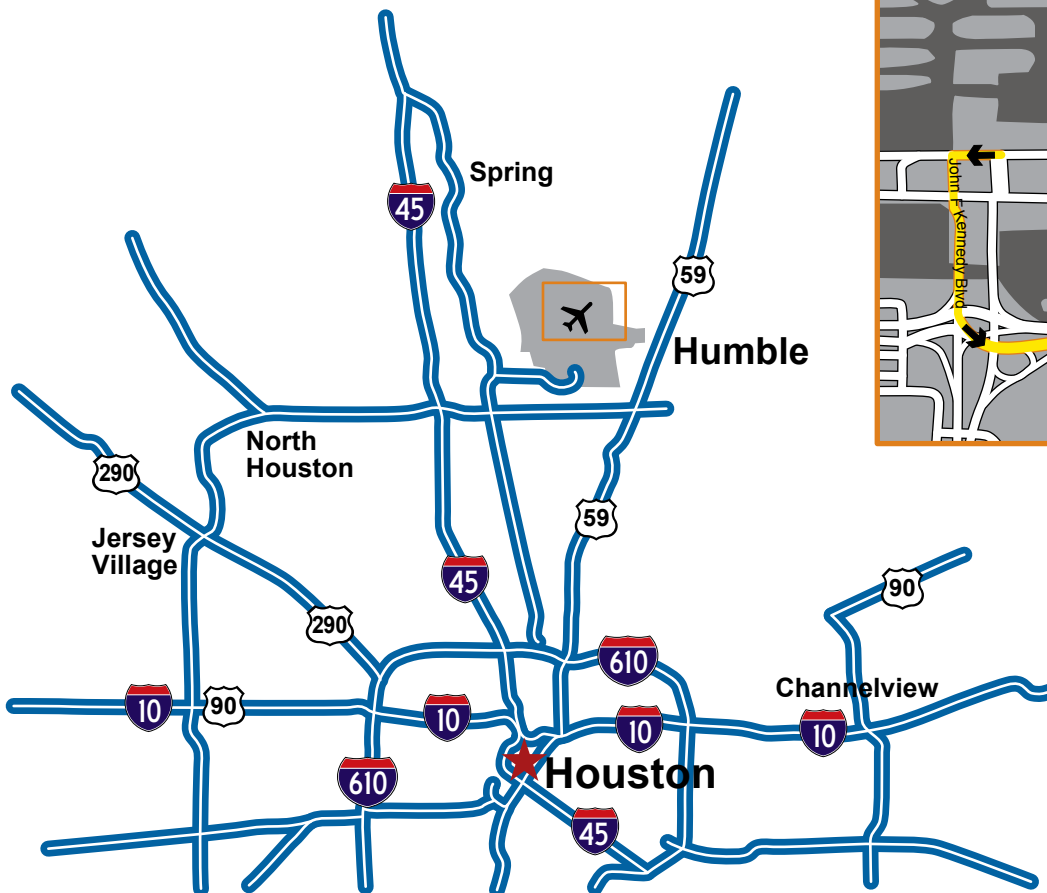

From George Bush Intercontinental Airport

- Exit Terminals and follow signs to **US-59 / I-45 / Airport Exit**
- Turn **slight left** to take the ramp toward **US-59 / Airport Exit / Rental Car Return** (John F Kennedy Blvd)
- Turn **slight left** onto **Will Clayton Pkwy.**
- After 2.1 miles turn left onto **Lee Rd.**
- After 1.0 mile you will reach the DACHSER Branch Houston at 19115 Lee Rd on the left side