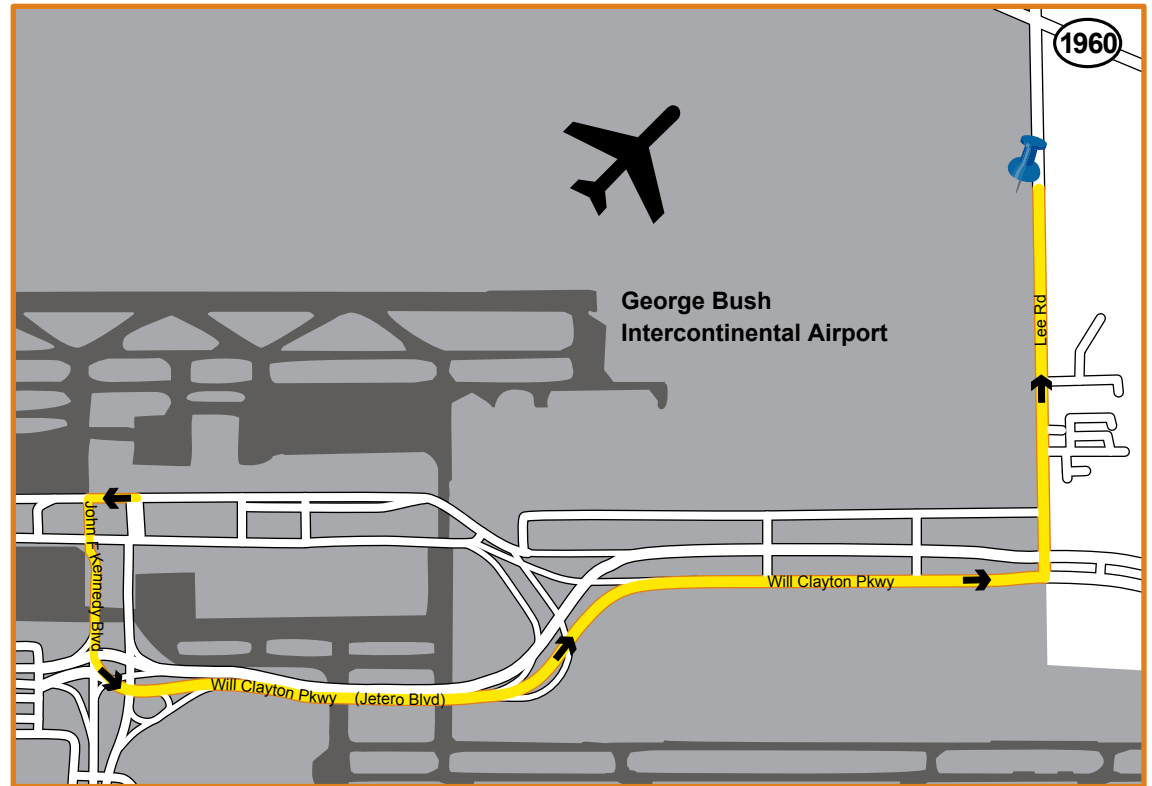

From George Bush Intercontinental Airport

- Exit Terminals and follow signs to **US-59 / I-45 / Airport Exit**
- Turn **slight left** to take the ramp toward **US-59 / Airport Exit / Rental Car Return** (John F Kennedy Blvd)
- Turn **slight left** onto **Will Clayton Pkwy.**
- After 2.1 miles turn left onto **Lee Rd.**
- After 1.0 mile you will reach the DACHSER Branch Houston at 19115 Lee Rd on the left side