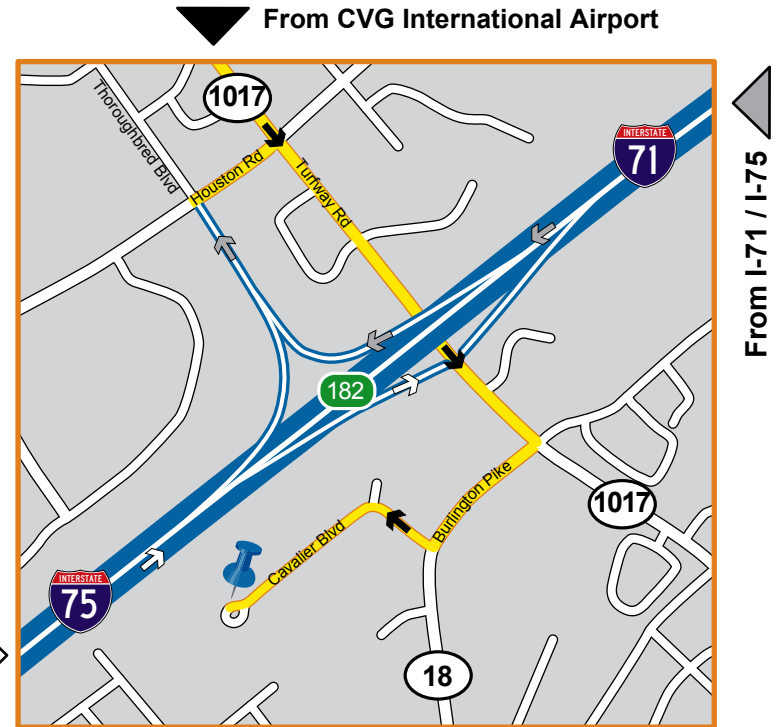

## From I-71 / I-75 North

- Take exit #182 / **Turfway Rd** – go 0.3 mi
- Turn Right on **Turfway Rd** (KY-1017) – go 0.1 mi
- Turn Right on **Burlington Pike** (KY-18) – go 0.2 mi
- Turn Right on **Cavalier Blvd** – go 0.3 mi
- Arrive at 75 Cavalier Blvd, Florence, on the Right

## From I-71 / I-75 South

- Take exit #182 / **Turfway Rd.** onto **Thoroughbred Blvd** (KY-717) – go 0.5 mi
- Turn Right on **Houston Rd** (KY-842) – go 0.1 mi
- Turn Right on **Turfway Rd** (KY-1017) – go 0.5 mi
- Turn Right on **Burlington Pike** (KY-18) – go 0.2 mi
- Turn Right on **Cavalier Blvd** – go 0.3 mi
- Arrive at 75 Cavalier Blvd, Florence, on the Right

## From CVG International Airport

- Turn Right on **Lincoln Rd** – go 0.6 mi
- Turn Right on **Donaldson Hwy** (KY-236) – go 0.9 mi
- Continue to follow KY-236 – go 1.2 mi
- Turn Right on **Ohara Rd** (KY-3147) – go 0.6 mi
- Turn Right on **Turfway Rd** (KY-1017) – go 2.0 mi
- Turn Right on **Burlington Pike** (KY-18) – go 0.2 mi
- Turn Right on **Cavalier Blvd** – go 0.3 mi
- Arrive at 75 Cavalier Blvd, Florence, on the Right

Welcome to DACHSER in Florence, Kentucky!

**DACHSER**  
Intelligent Logistics

From I-71 / I-75

From I-71 / I-75

From CVG International Airport

From I-71 / I-75

From I-71 / I-75

**Dachser**  
**Transport of America Inc.**  
Cincinnati Branch  
Suite 324  
75 Cavalier Blvd.  
41042 Florence, Ky 41042  
Tel. +1 (859) 282-66 66  
Fax +1 (859) 282-94 92  
cvg@dachser.us  
www.dachser.us